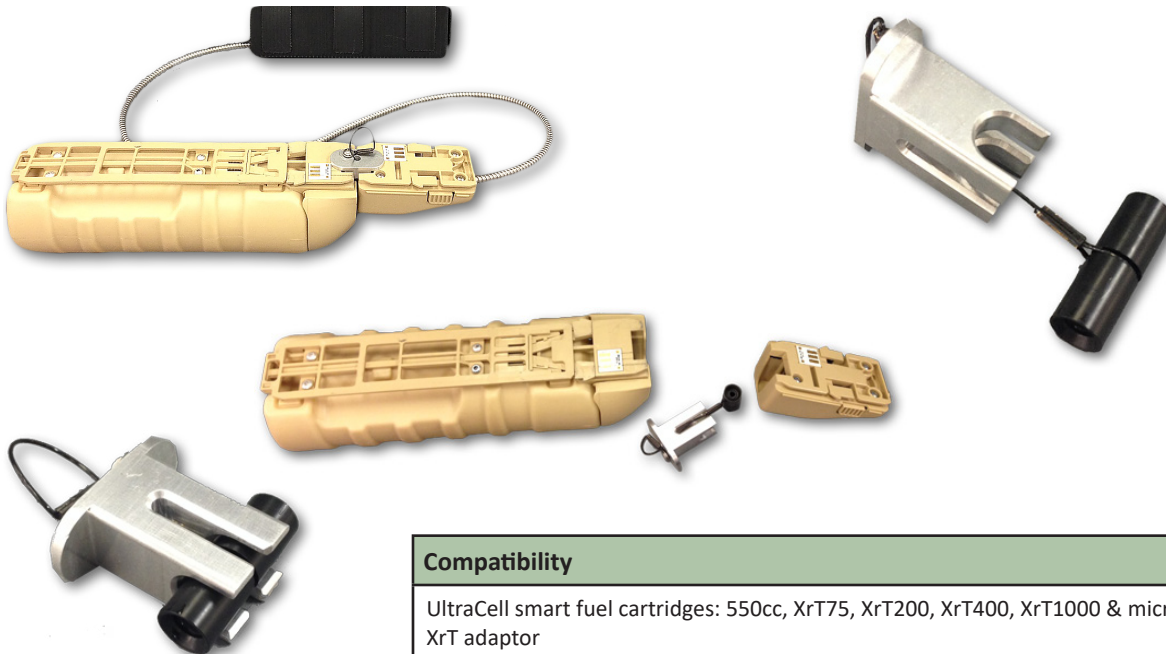

ADVENT

Technologies, LLC

Honey Badger™ & UltraCell™ Fuel Cells

CliC-it Nano™

PN: ACA0017

FUEL CONSOLIDATION SYSTEM FOR DEMANDING APPLICATIONS

When running out of power is not an option, the UltraCell Fuel Consolidation System may be the answer. Whether you're powering a laptop, a satcom terminal, or a military radio, the ability to have assured power for an extended period of time is critical. This device will connect two fuel sources and gravity drain one into the other.

PHYSICAL SPECIFICATIONS

DIMENSIONS 1" x 1.5" x 2"
(2.5cm x 3.75cm x 5cm)
WEIGHT 1.8oz (50g)

Compatibility	
UltraCell smart fuel cartridges: 550cc, XrT75, XrT200, XrT400, XrT1000 & micro XrT adaptor	
Connects two cartridges together	
Use in conjunction with full function CliC-it re-filler	
Cartridges must be conditioned by full function CliC-it re-filler after 2-5 cycles with CliC-it Nano in order to re-condition the cartridge	
Performance	
Varies by cartridge being filled and height differential of the two cartridges. Roughly 7-minutes to refill a 550cc cartridge	
Works between -30C to +60C	
Does NOT reprogram cartridge fuel chip	