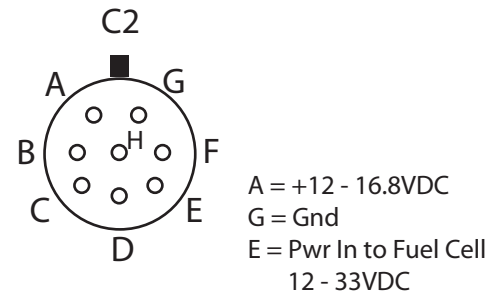

UltraCell-LLC		
Micro Adapter		
G. Tucker	Rev 1.0 1/2/2013	Page # 1

ADVENT TECHNOLOGIES, LLC

5637 La Ribera Street Suite A Livermore CA 94550 USA

Tel: (925) 455-9400 Fax: (925) 455-7750

www.ultracell-llc.com sales@ultracell-llc.com