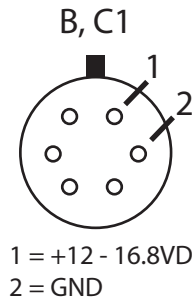

90uM Adapter Specifications

Connector	Rating
A: BB2590 / BB2557 Main Connector	Battery Specific
B: GlenAir Mighty Mouse Recepticle	5 Amp Max Cont.
C1: GlenAir Mighty Mouse Recepticle	5amp Max Cont.
C2: Souriau UT-12AC Connector or Customer Specified	13amp Max Cont. Per Custom Spec.