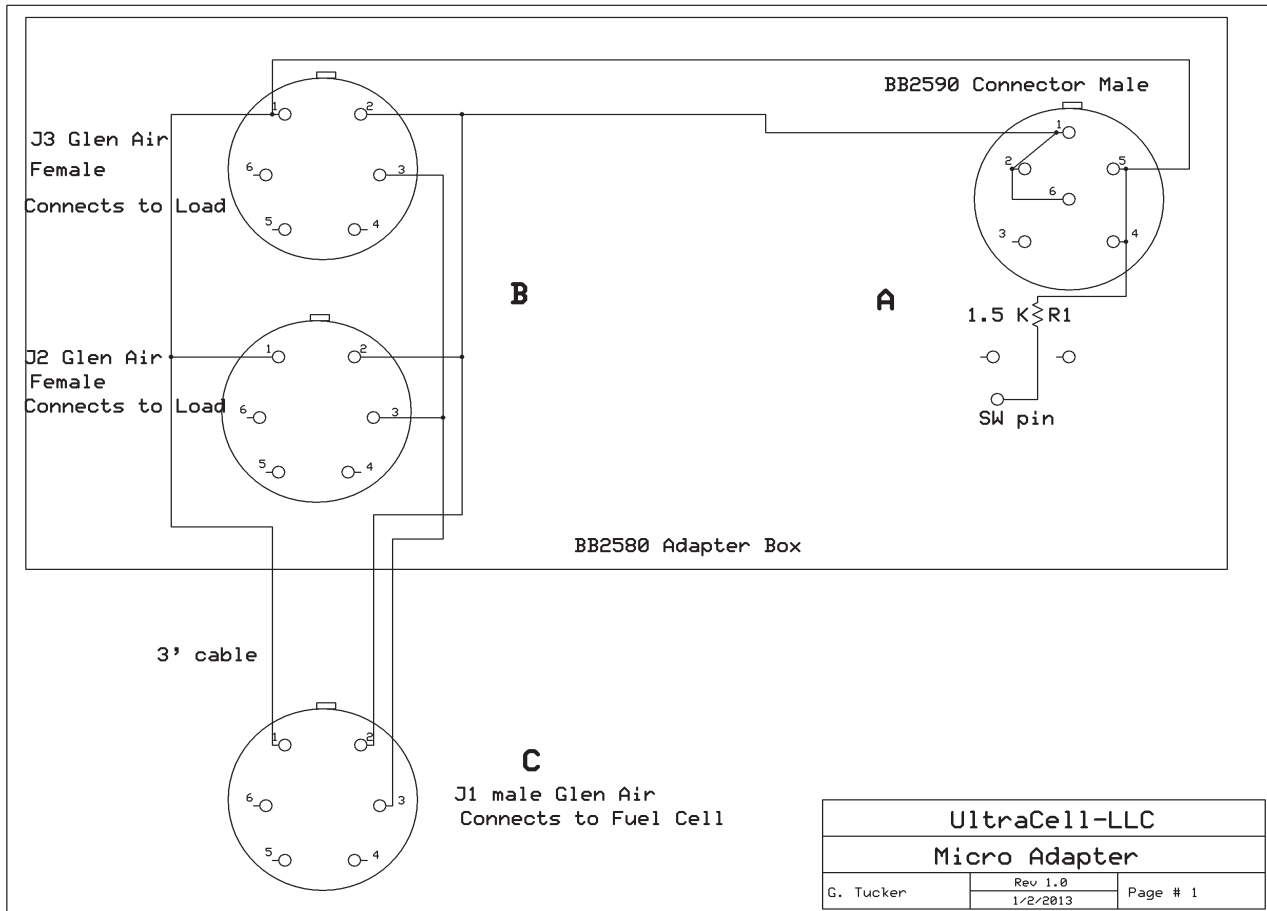

- ❖ Use UltraCell Auto Hybrid / Sleep Mode Functionality
- ❖ Connect UltraCell fuel cells in parallel with BB2590/u or BB2557/u batteries
- ❖ Input Voltage = 16.8V
- ❖ Fuel Cell charges battery and battery supplies load

90uM Adapter Specifications

Connector	Rating
A: BB2590 / BB2557 Main Connector	Battery Specific
B: GlenAir Mighty Mouse Recepticle	5 Amp Max Cont.
C1: GlenAir Mighty Mouse Recepticle	5amp Max Cont.
C2: Souriau UT-12AC Connector or Customer Specified	13amp Max Cont. Per Custom Spec.