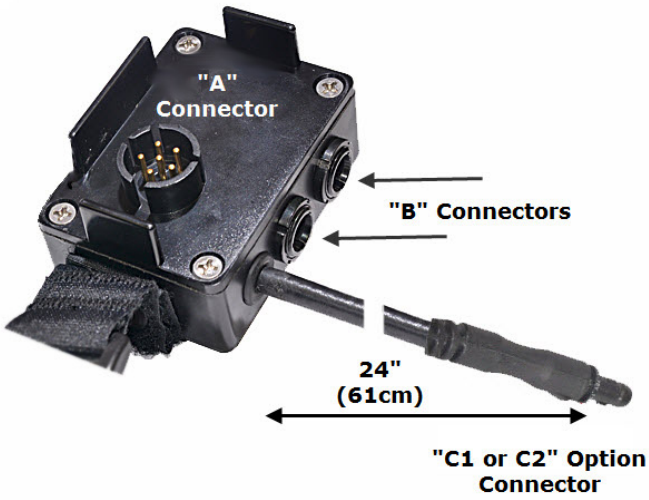

- ❖ Use UltraCell Auto Hybrid / Sleep Mode Functionality
- ❖ Connect UltraCell fuel cells in parallel with BB2590/u or BB2557/u batteries
- ❖ Input Voltage = 16.8V
- ❖ Fuel Cell charges battery and battery supplies load

90uM Adapter Specifications

Connector	Rating
A: BB2590 / BB2557 Main Connector	Battery Specific
B: GlenAir Mighty Mouse Recepticle	5 Amp Max Cont.
C1: GlenAir Mighty Mouse Recepticle	5amp Max Cont.
C2: Souriau UT-12AC Connector or Customer Specified	13amp Max Cont. Per Custom Spec.